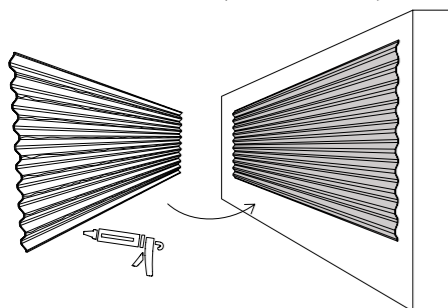

* **Panel** has no installation kit. It is possible to install with nail gun or recommended universal montage adhesives (Henkel Pattex PL 600 One for All or Liquid Nails LN-2000).

** **Panel + Installation Kit** has velcro and magnet options with no price difference. Prices include screws, plastic dowels and assembly template.

***NOTE: Velcro CAN NOT be used on horizontal and inclined surfaces
***NOTE: In codes, "M" indicates Magnet & "V" Velcro installation