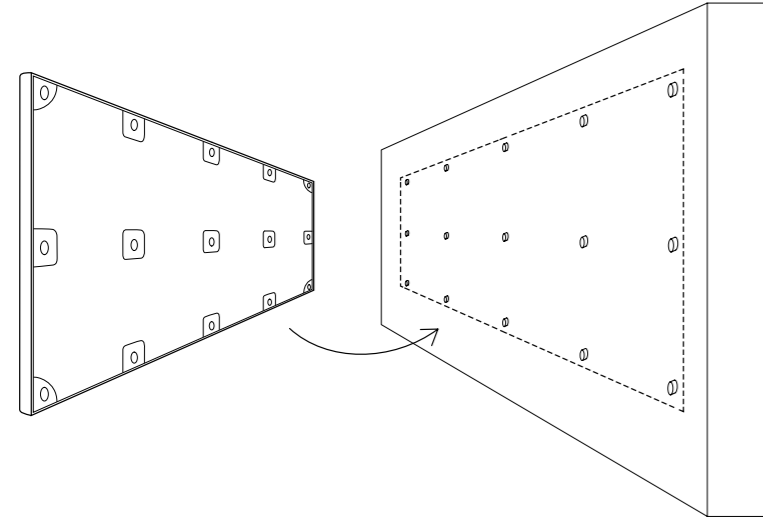

# VERTIGO

	Code	Dimensions	Colour Options	Product Details
<b>Form</b> 	<b>SS 200M</b> <b>SS 200V</b>	L: 2400mm W: 1200mm D: 50mm	6 Natural Colors 25 Mandarin Colors	<p>Easy assembly with velcro or magnet options with no price difference. Prices include screws, plastic dowels and assembly template.</p> <p>Please inform your choice of installation and surface type.</p> <p><b>Packing Details</b> 2 pcs / per box</p> <p><b>Box Sizes</b> 125x250x10cm</p>
<b>Mono</b> 	<b>SS 210M</b> <b>SS 210V</b>	L: 2400mm W: 1200mm D: 50mm	6 Natural Colors 25 Mandarin Colors	<p>Easy assembly with velcro or magnet options with no price difference. Prices include screws, plastic dowels and assembly template.</p> <p>Please inform your choice of installation and surface type.</p> <p><b>Packing Details</b> 2 pcs / per box</p> <p><b>Box Sizes</b> 125x250x10cm</p>
<b>Corner In</b> 	<b>SS 230M</b> <b>SS 230V</b>	L: 2400mm W: 190mm D: 190mm	6 Natural Colors 25 Mandarin Colors	<p>Easy assembly with velcro or magnet options with no price difference. Prices include screws, plastic dowels and assembly template.</p> <p>Please inform your choice of installation and surface type.</p> <p><b>Packing Details</b> 2 pcs / per box</p> <p><b>Box Sizes</b> 27x243x20cm</p>