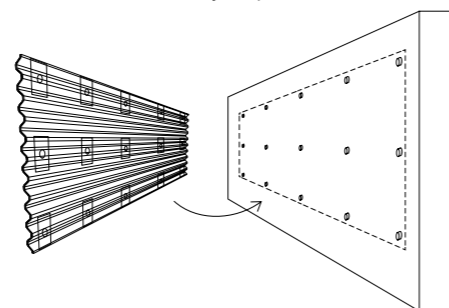

* **Panel** has no installation kit. It is possible to install with nail gun or recommended universal montage adhesives (Henkel Pattex PL 600 One for All or Liquid Nails LN-2000).

** **Panel + Installation Kit** has velcro and magnet options with no price difference. Prices include screws, plastic dowels and assembly template.

***NOTE: Velcro CAN NOT be used on horizontal and inclined surfaces
***NOTE: In codes, "M" indicates Magnet & "V" Velcro installation